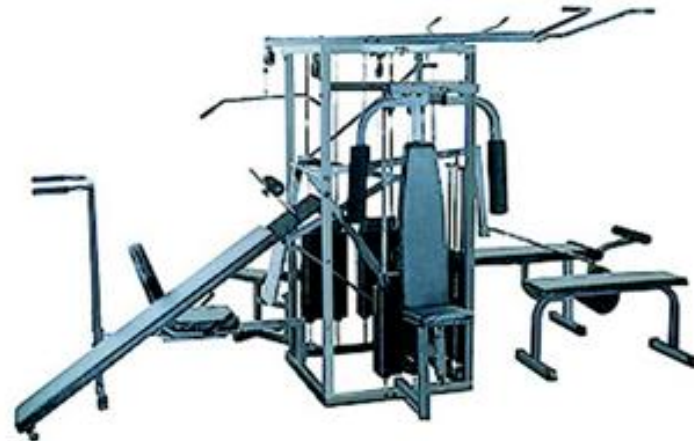

Dual Axis Incline Press

Dual Axis Shoulder Press

Incline Lever Row (T Bar)

Power Cage

Leg Extension & Curl

Olympic Bench Press - Flat

Olympic Bench Press - Incline

Olympic Bench Press - Decline

Super Bench (adj.)

Flat Bench

Squat Rack

Barbell & Handle Rack

Plate Rack

Dumbbell Rack

Multi Gym

- Gym Equipment
- Health Club Management
- Steam & Sauna bath
- Treadmills
- Exercise Bikes
- Cross Trainers
- Fitness Staff / Trainers
- Technical Support
- AMC's